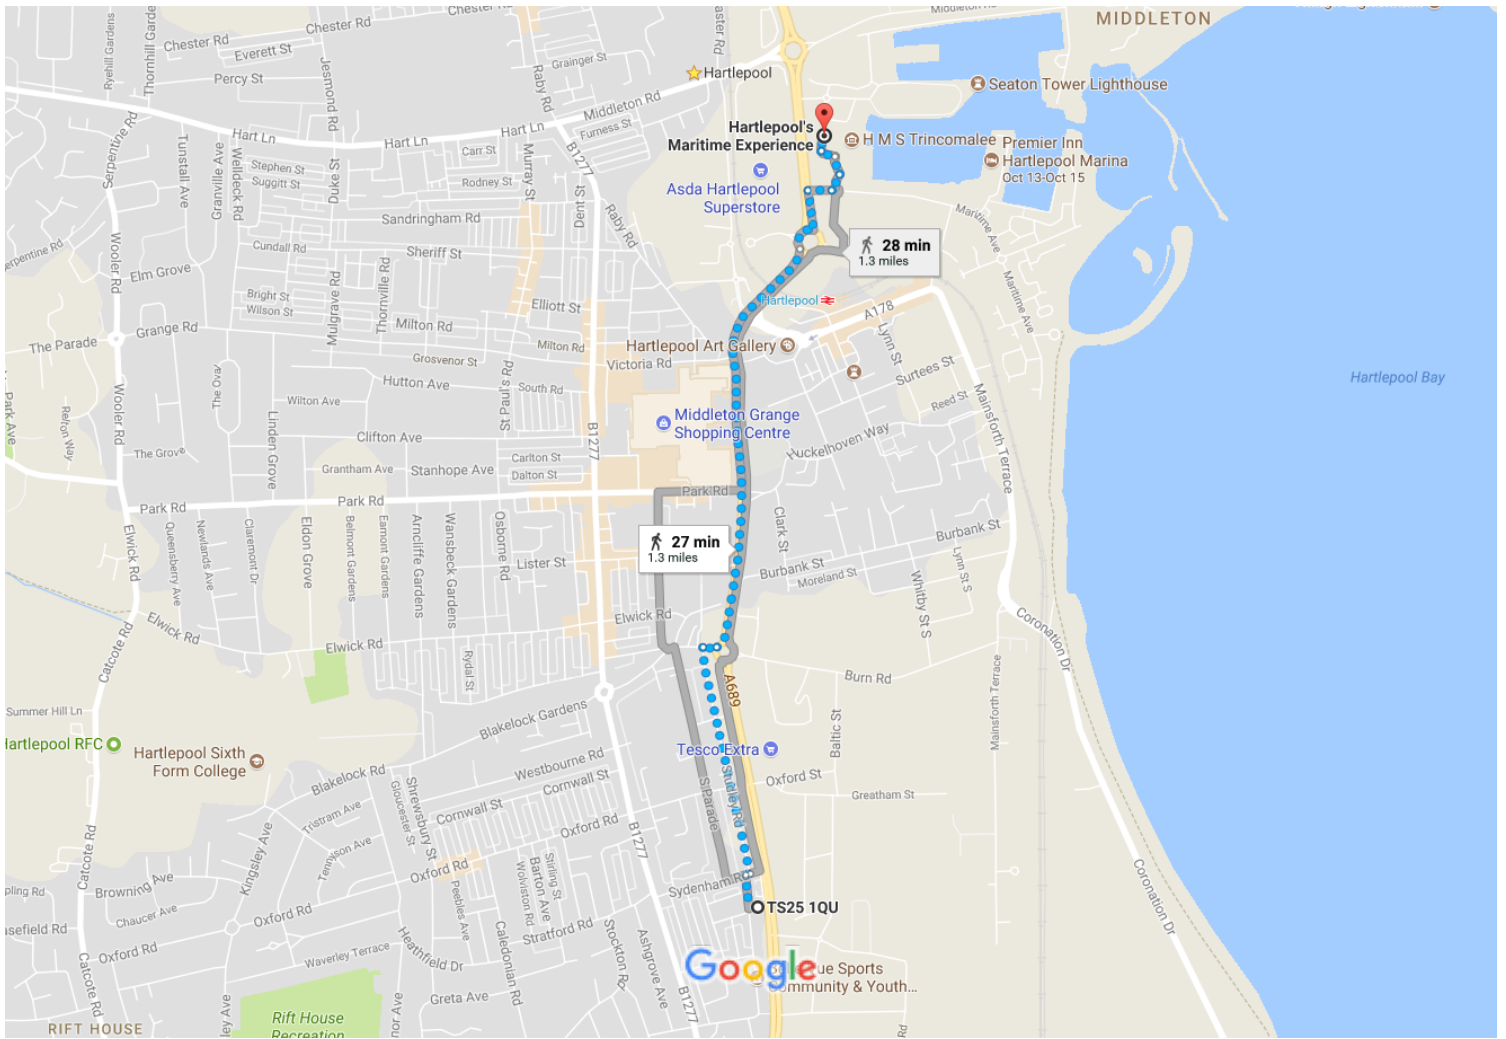

Google Maps TS25 1QU to Hartlepool's Maritime Experience Walk 1.3 miles, 27 min

Map data ©2017 Google United States 1000 ft

 via Studley Rd and A689  
Mostly flat 27 min  
1.3 miles

 via A689 28 min  
1.3 miles

 via S Parade and A689 30 min  
1.5 miles